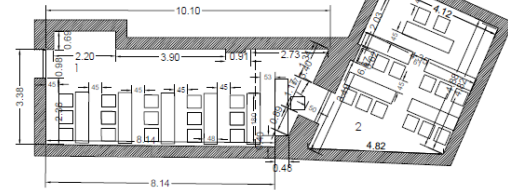

OPERA I & II

LOCATION
Basement

OPERA I

Size: 34 sqm
Height: 2,68 m
Daylight: Yes

OPERA II

Size: 24 sqm
Height: 2,16 m
Daylight: No

HOTEL S ANTO D OMINO

S ALÓN ÓPERA

PLANTA DE DISTRIBUCION

TIPO: SALA DE CLASE

SUPERFICIE 1: 33.44M²	SUPERFICIE 2: 23.16M²
CAPACIDAD: 14 PERSONAS	CAPACIDAD: 14 PERSONAS