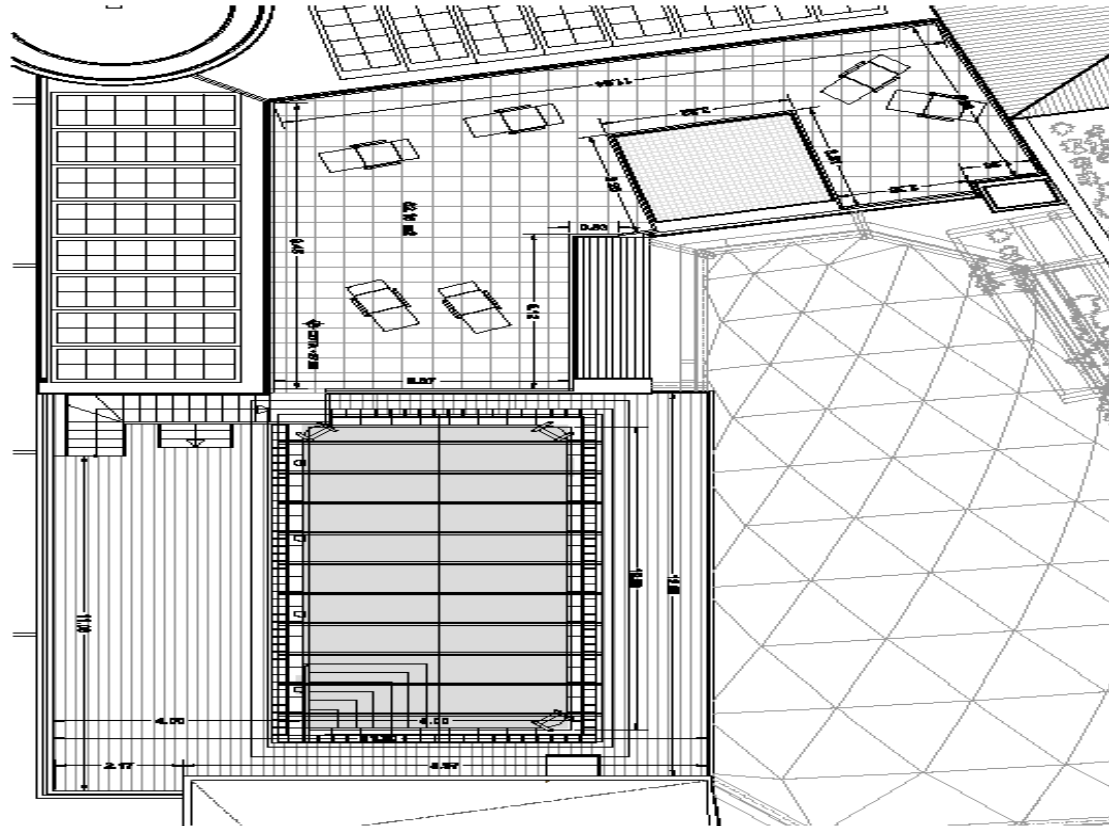

# LAS CUEVAS DE SANDÓ

LOCATION:  
**Basement**

Size: 80 sqm  
Height: 2,5 m  
Daylight: No

“Las Cuevas de Sandó” is a cocktail bar situated underneath the hotel, in authentic 16th century caves.