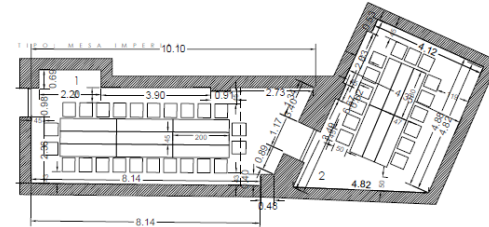

SUPERFICIE 1: 33.44M²	SUPERFICIE 2: 23.16M²
CAPACIDAD: 24 PERSONAS	CAPACIDAD: 13 PERSONAS

E. 1:100