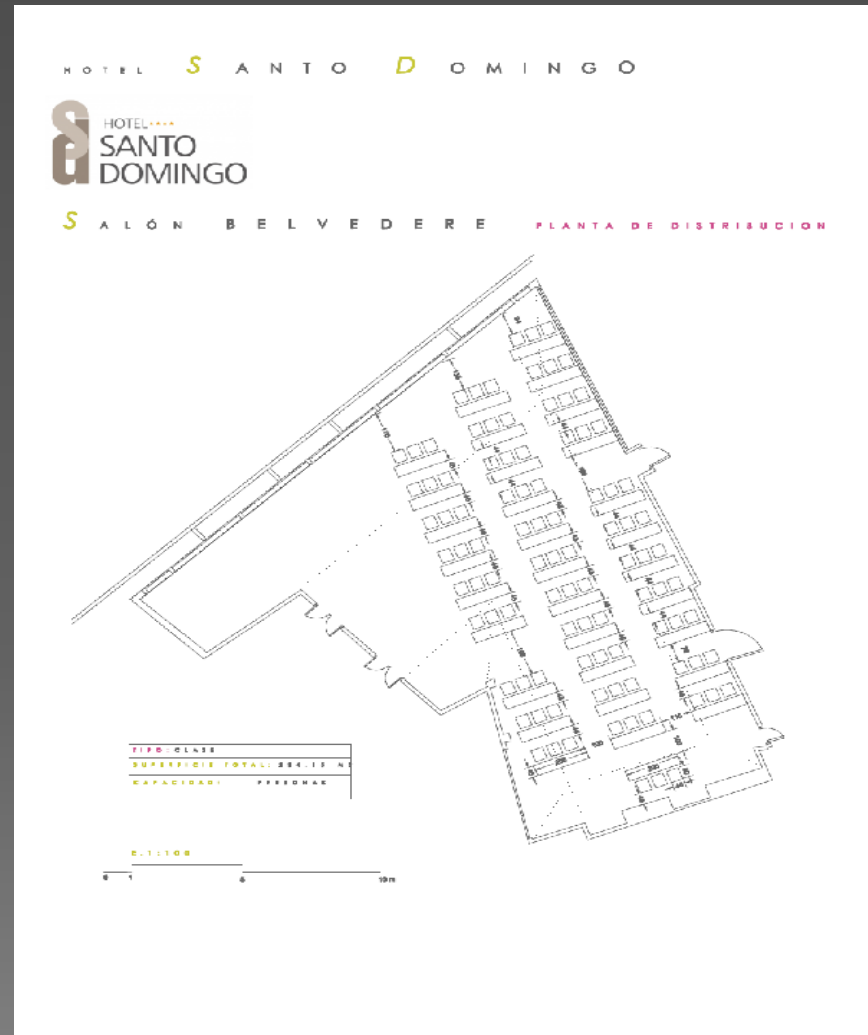

BELVEDERE

LOCATION:
6TH floor

BELVEDERE

Size: 236 sqm
Height: 2,60-3,30 m
Daylight: Yes

BELVEDERE I

Size: 114 sqm
Height: 2,60-3,30 m
Daylight: Yes

BELVEDERE II

Size: 122 sqm
Height: 2,60-3,30 m
Daylight: Yes

Distribution plant