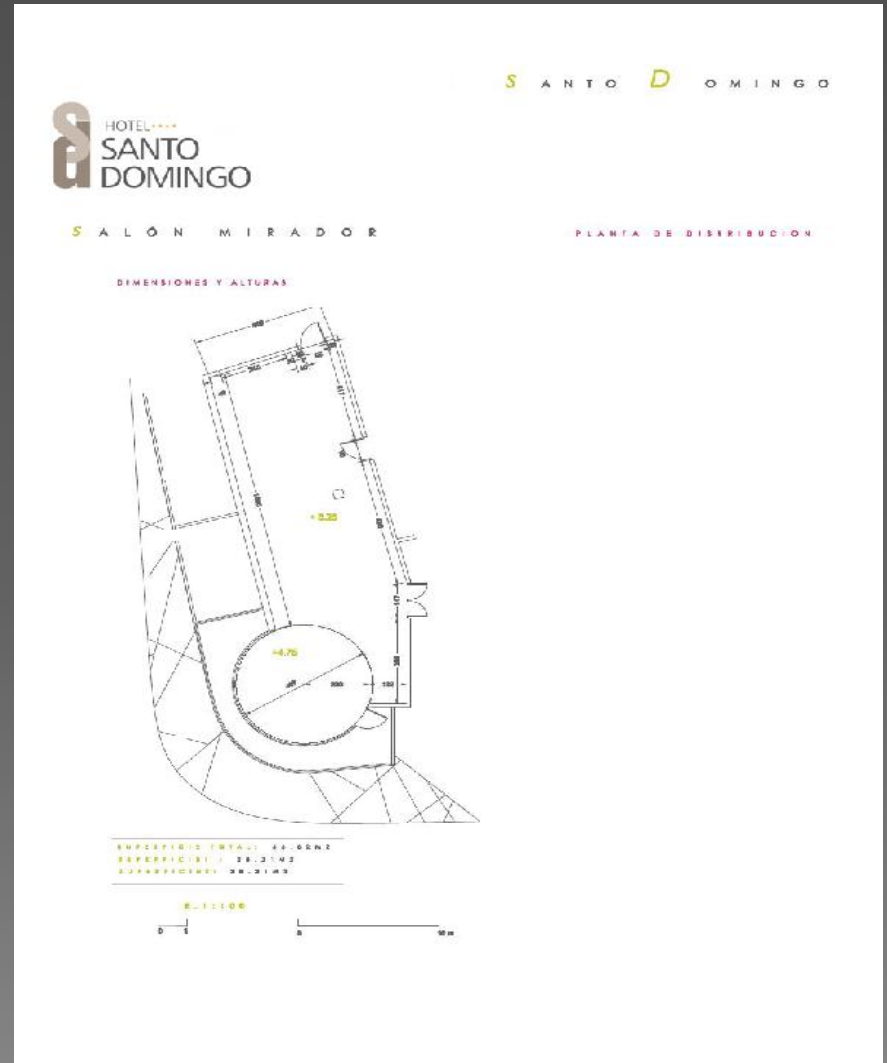

# MIRADOR

LOCATION:  
**7th floor**

**MIRADOR**

Size: 60 sqm

Height: 3 m

Daylight: Yes

# MIRADOR

OPERA I & II

LOCATION  
Basement

OPERA I

Size: 34 sqm  
Height: 2,68 m  
Daylight: Yes

OPERA II

Size: 24 sqm  
Height: 2,16 m  
Daylight: No

HOTEL S ANTO D OMINO